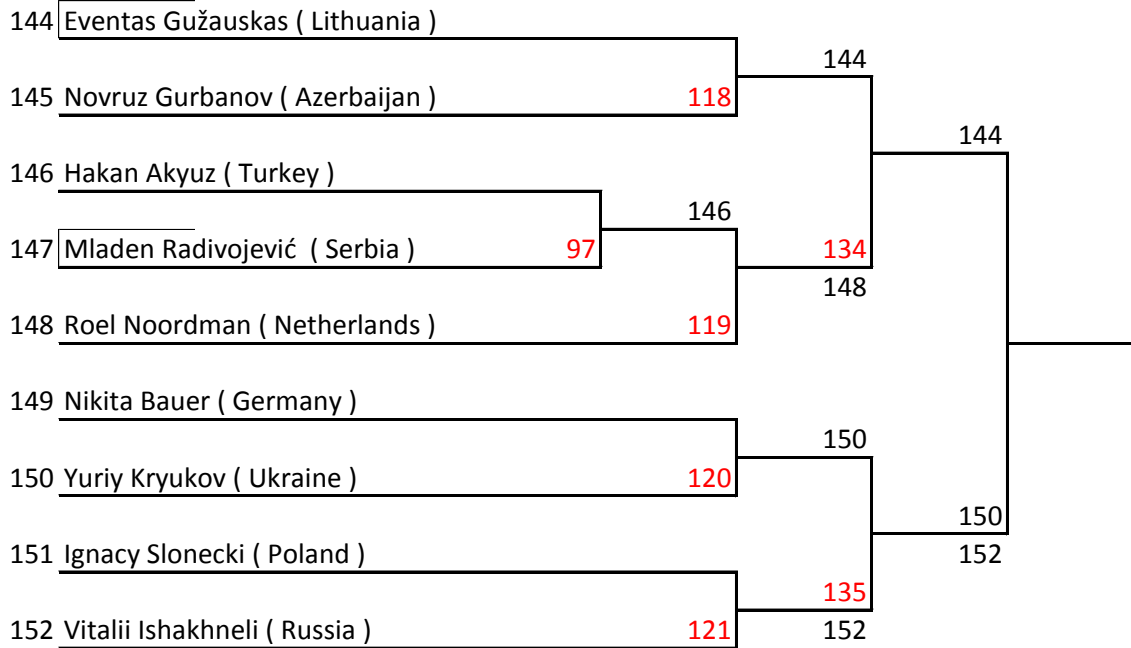

**KWU Kyokushin European Championship
among men and woman in weight categories**

Serbia, Belgrad 11.06 - 12.06, 2016

MEN 95 kg - TATAMI A