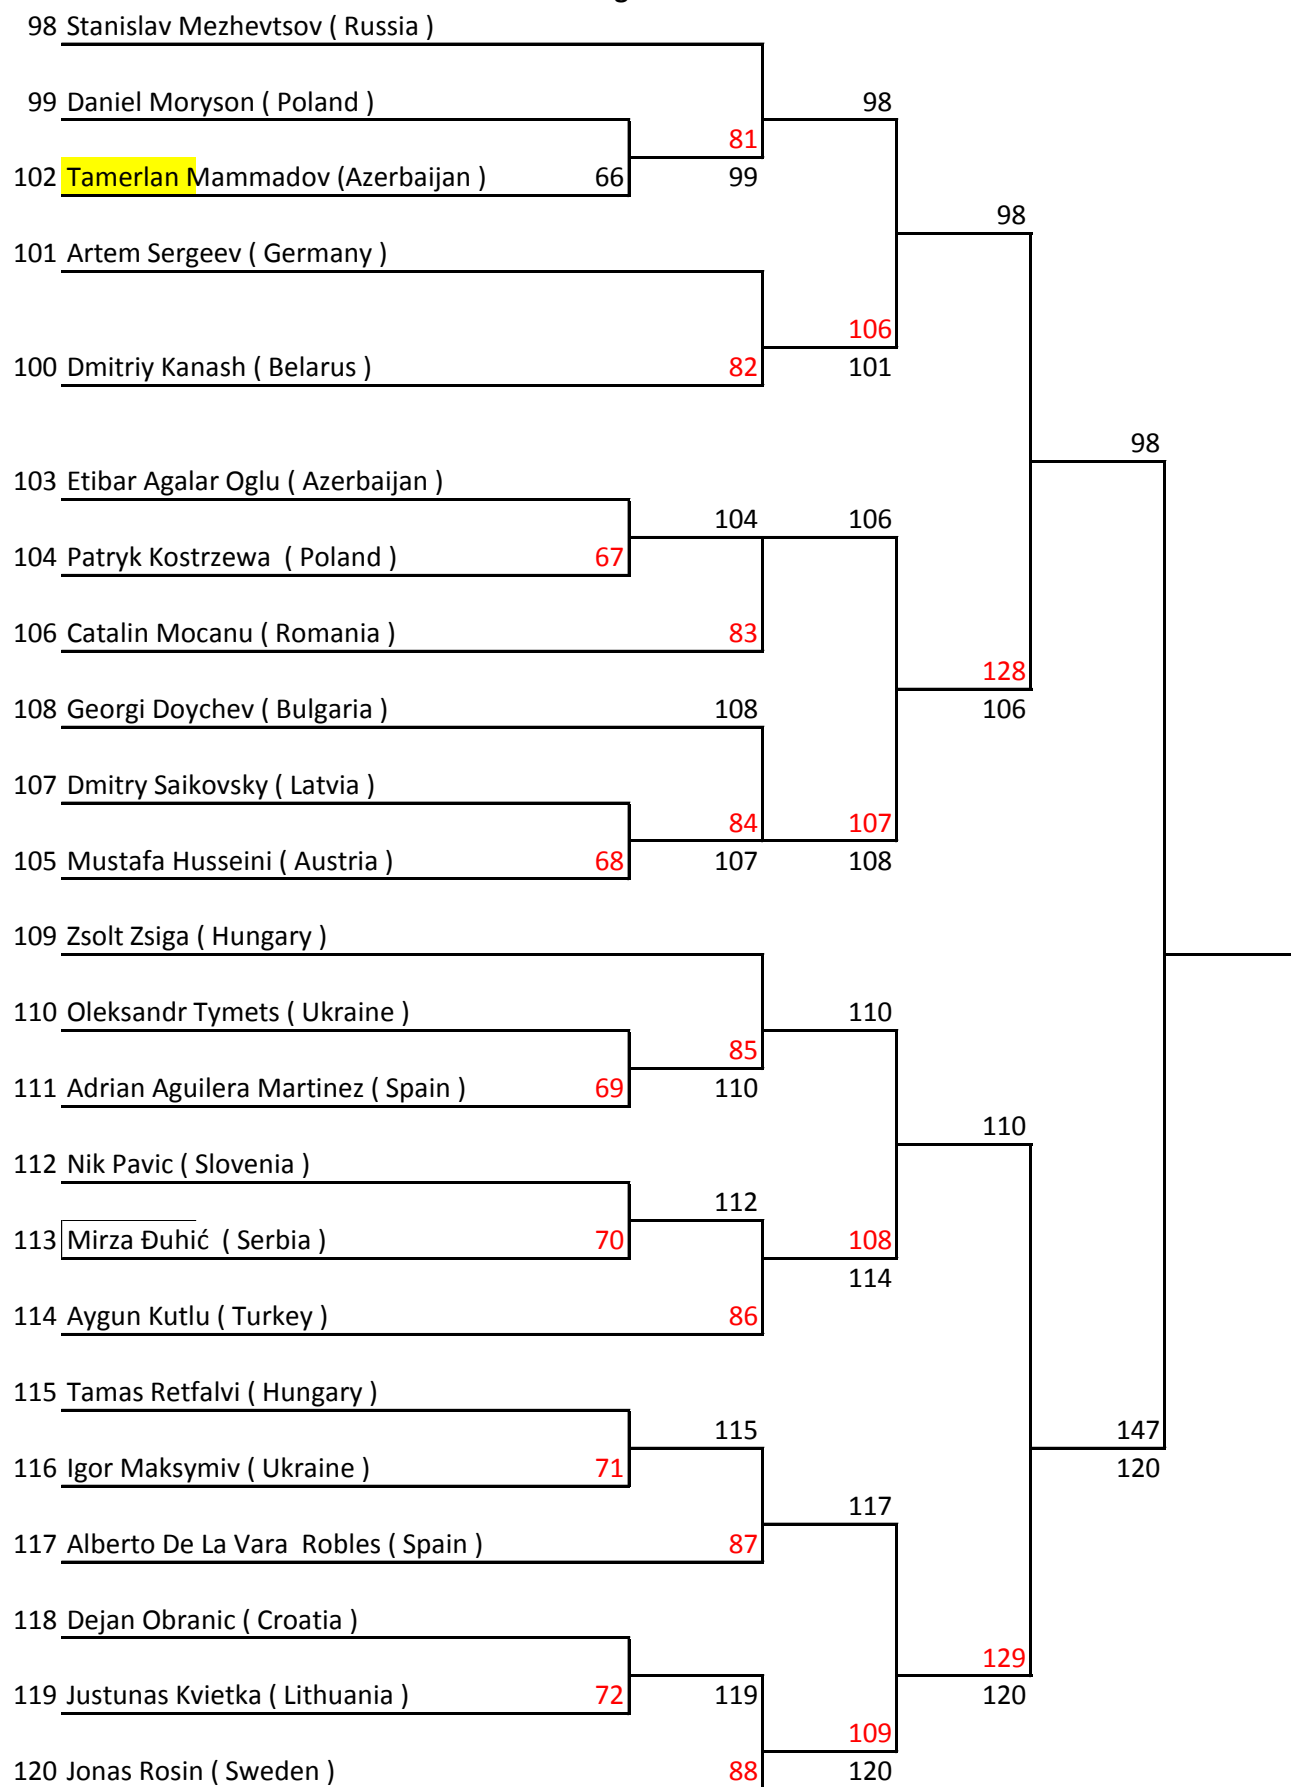

KWU Kyokushin European Championship
among men and woman in weight categories

Serbia, Belgrad 11.06 - 12.06, 2016

MEN 80 kg - TATAMI A