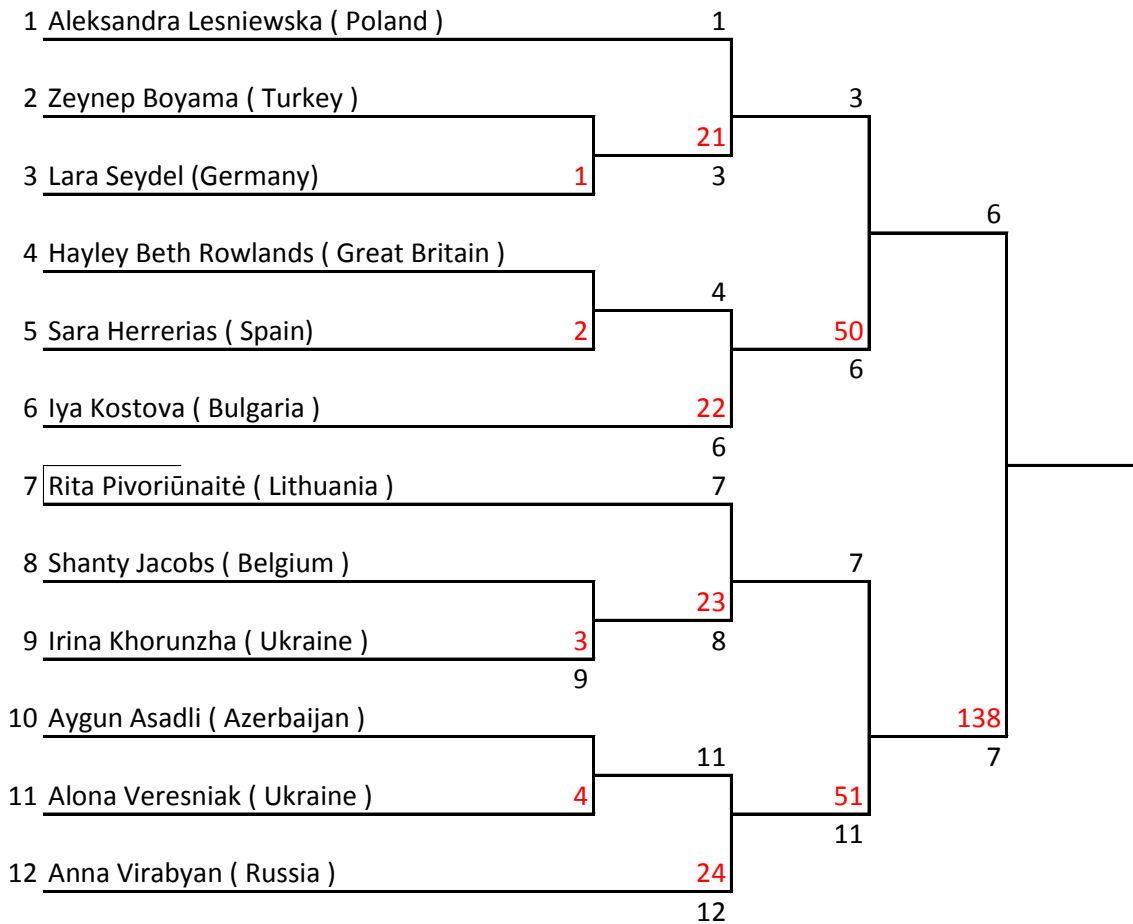

**KWU Kyokushin European Championship  
among men and woman in weight categories**

**Serbia, Belgrad 11.06 - 12.06, 2016**

**WOMEN 55 kg - TATAMI B**

KWU Kyokushin European Championship  
among men and woman in weight categories

Serbia, Belgrad 11.06 - 12.06, 2016

WOMEN 60 kg - TATAMI B

**KWU Kyokushin European Championship  
among men and woman in weight categories**

**Serbia, Belgrad 11.06 - 12.06, 2016**

**WOMEN 65 kg - TATAMI B**