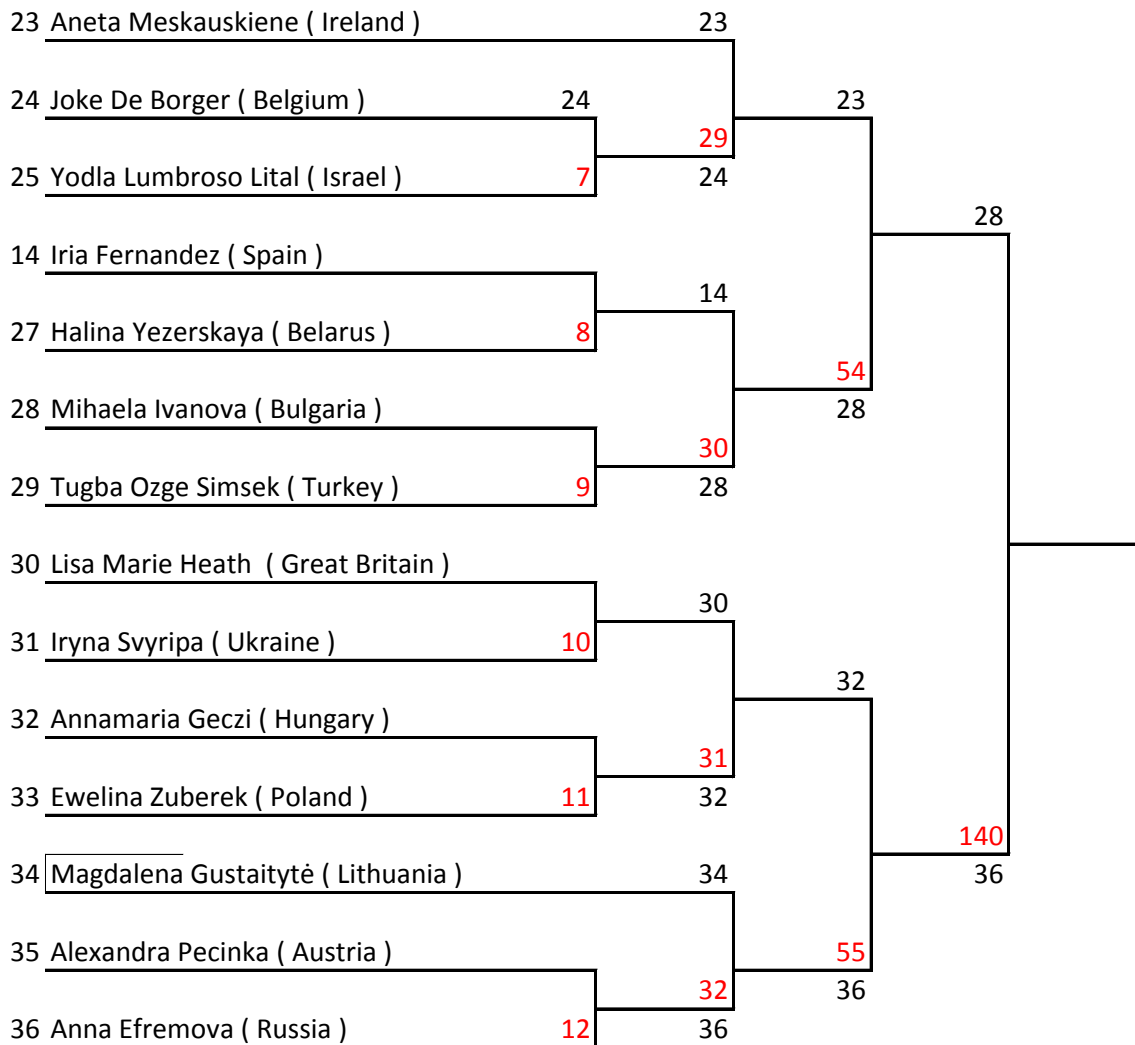

**KWU Kyokushin European Championship  
among men and woman in weight categories**

**Serbia, Belgrad 11.06 - 12.06, 2016**

**WOMEN 55 kg - TATAMI B**

KWU Kyokushin European Championship  
among men and woman in weight categories

Serbia, Belgrad 11.06 - 12.06, 2016

WOMEN 60 kg - TATAMI B

**KWU Kyokushin European Championship  
among men and woman in weight categories**

**Serbia, Belgrad 11.06 - 12.06, 2016**

**WOMEN 65 kg - TATAMI B**

**KWU Kyokushin European Championship  
among men and woman in weight categories**

**Serbia, Belgrad 11.06 - 12.06, 2016**

**WOMEN 70 kg - TATAMI B**

**KWU Kyokushin European Championship  
among men and woman in weight categories**