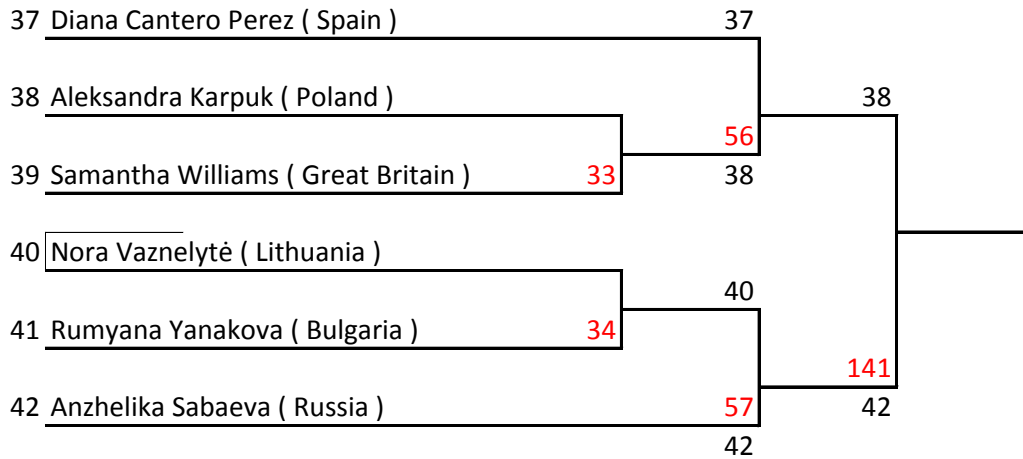

**KWU Kyokushin European Championship
among men and woman in weight categories**

Serbia, Belgrad 11.06 - 12.06, 2016

WOMEN 70 kg - TATAMI B