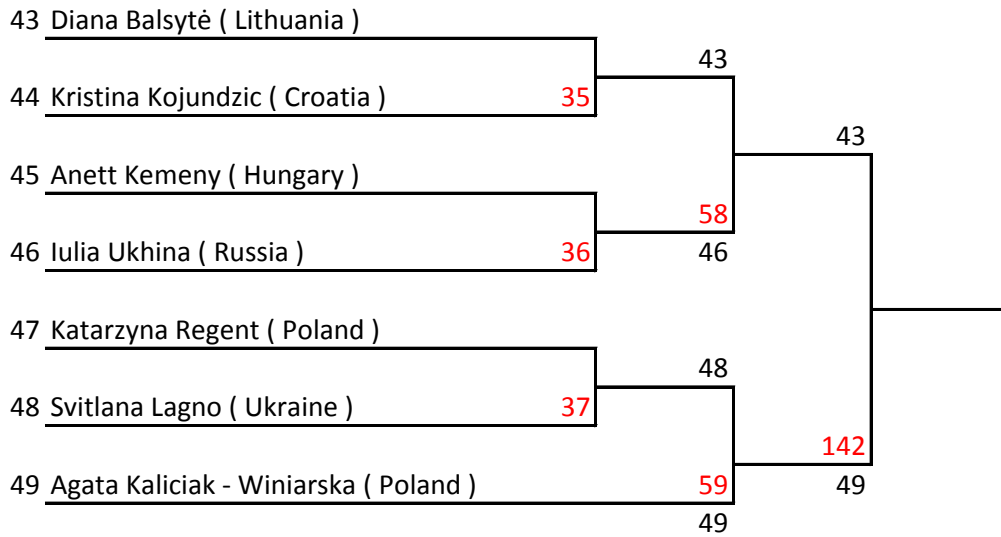

**KWU Kyokushin European Championship
among men and woman in weight categories**

Serbia, Belgrad 11.06 - 12.06, 2016

WOMEN +70 kg - TATAMI B

**KWU Kyokushin European Championship
among men and woman in weight categories**

Serbia, Belgrad 11.06 - 12.06, 2016

MEN 60 kg - TATAMI B

50	Dilyan Nikolov (Bulgaria)	50			
51	Ibrahim Piraliyev (Azerbaijan)	38	50		
52	Dursun Hakan Kurd (Turkey)	52		50	
53	Anil Tailor (Great Britain)	13	52	60	
54	Romualdas Auga (Lithuania)	39	53	54	
55	Viacheslav Lesnikov (Russia)	54			
56	Heorhii Dolinin (Ukraine)	40	55		
57	Karpis Karapetyan (Armenia)	56		143	
58	Sergo Armenian (Russia)	41	57	58	
		58	61