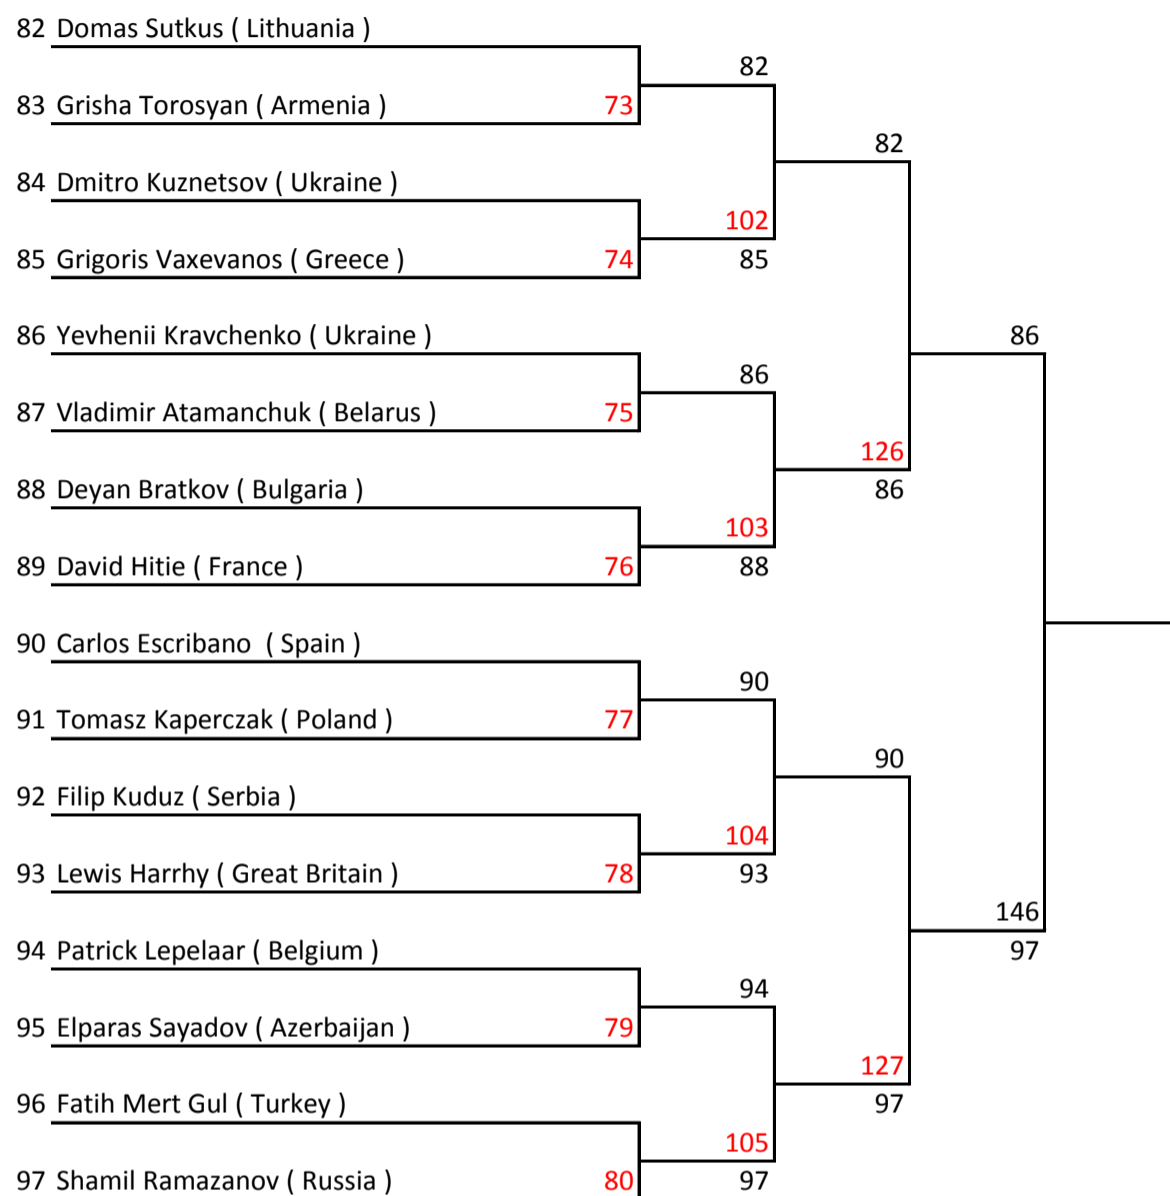

**KWU Kyokushin European Championship
among men and woman in weight categories**

Serbia, Belgrad 11.06 - 12.06, 2016

MEN 75 kg - TATAMI A