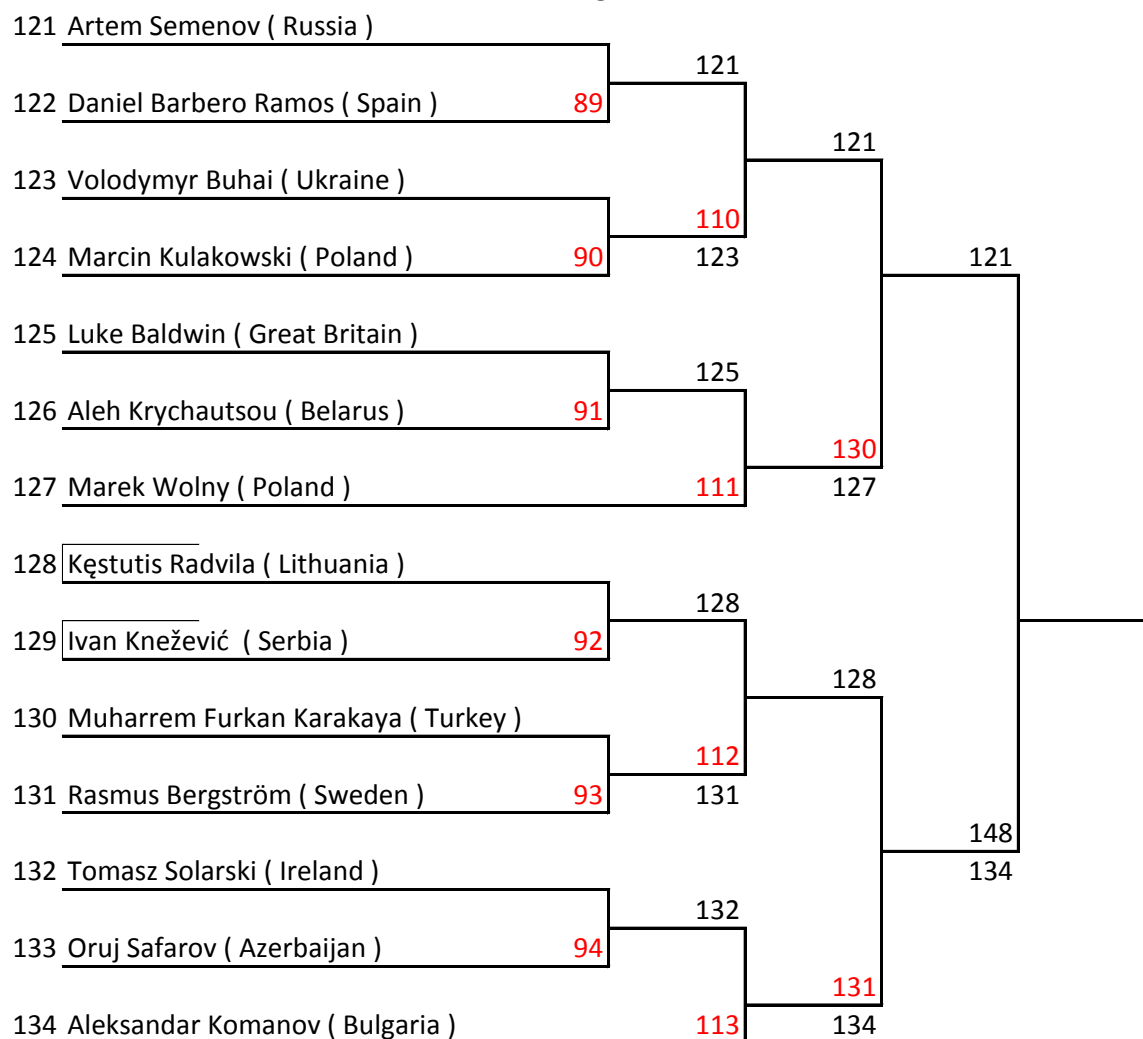

**KWU Kyokushin European Championship
among men and woman in weight categories**

Serbia, Belgrad 11.06 - 12.06, 2016

MEN 85 kg - TATAMI A