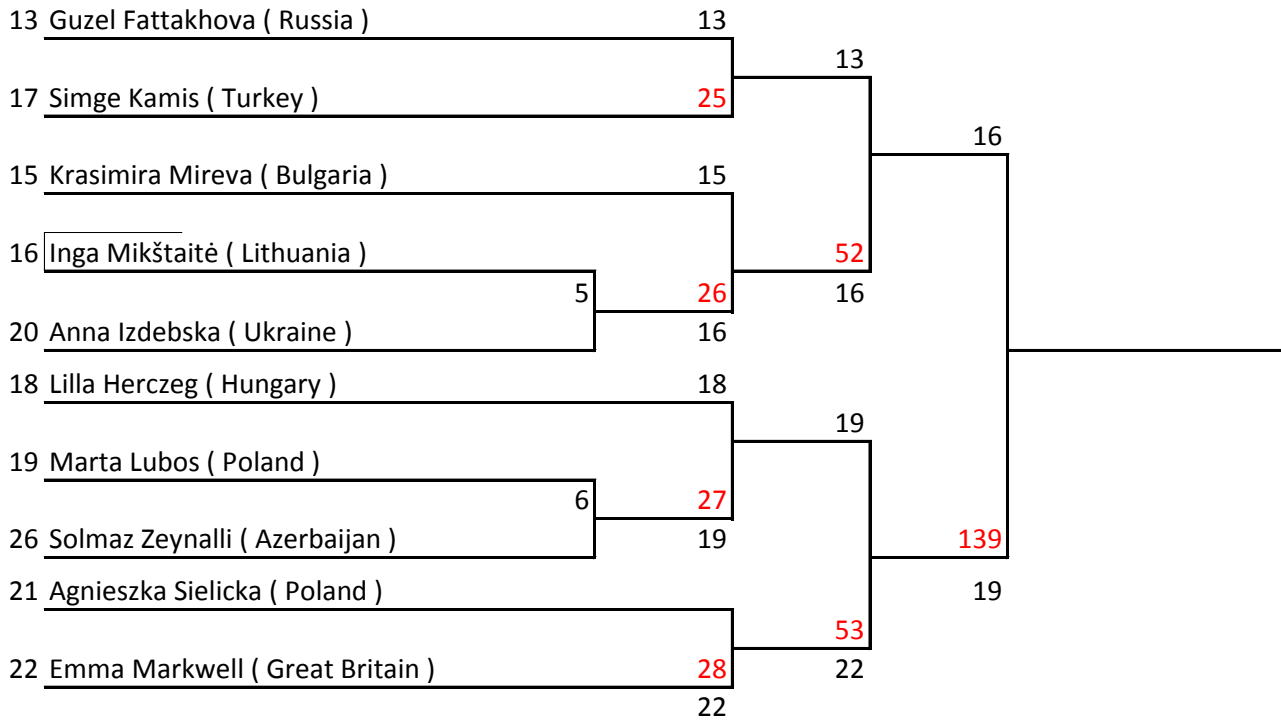

**KWU Kyokushin European Championship  
among men and woman in weight categories**

**Serbia, Belgrad 11.06 - 12.06, 2016**

**WOMEN 55 kg - TATAMI B**

KWU Kyokushin European Championship  
among men and woman in weight categories

Serbia, Belgrad 11.06 - 12.06, 2016

WOMEN 60 kg - TATAMI B

**KWU Kyokushin European Championship  
among men and woman in weight categories**

**Serbia, Belgrad 11.06 - 12.06, 2016**

**WOMEN 65 kg - TATAMI B**