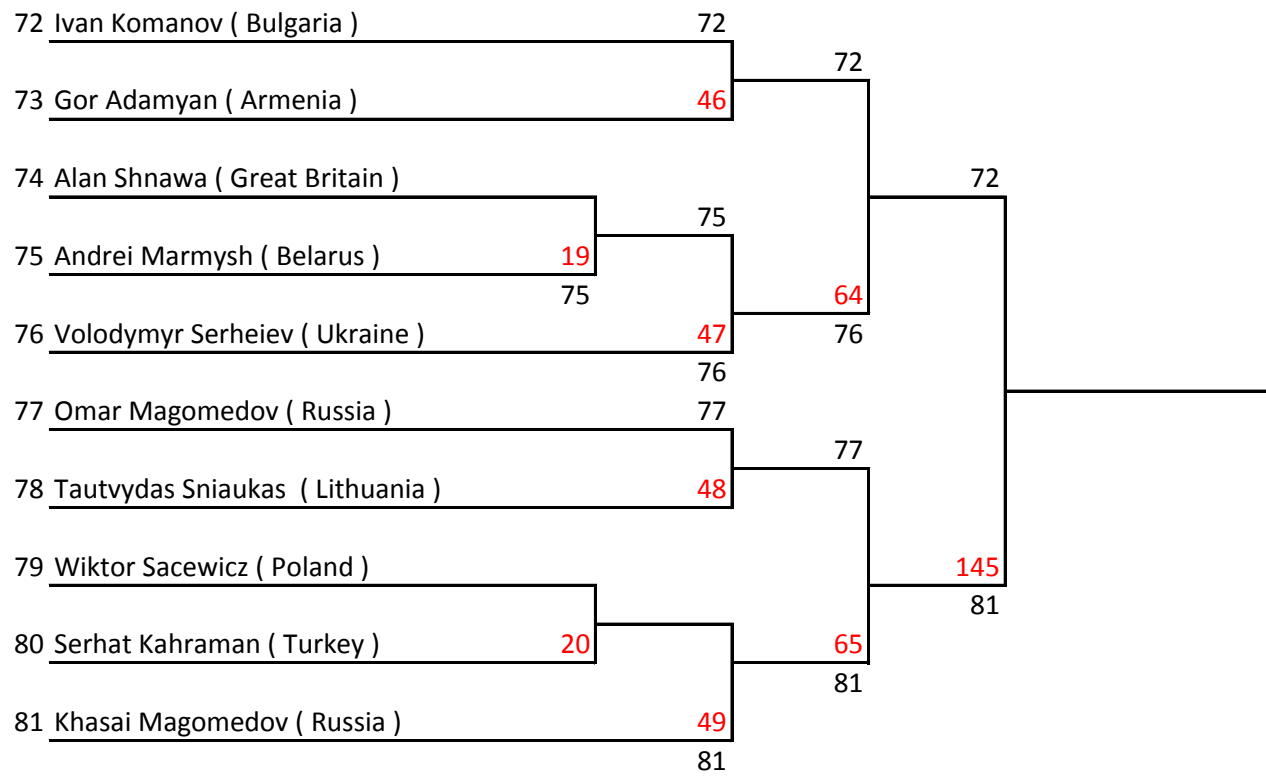

### MEN 65 kg - TATAMI B

**KWU Kyokushin European Championship  
among men and woman in weight categories**

**Serbia, Belgrad 11.06 - 12.06, 2016**

**MEN 70 kg - TATAMI B**

**KWU Kyokushin European Championship  
among men and woman in weight categories**