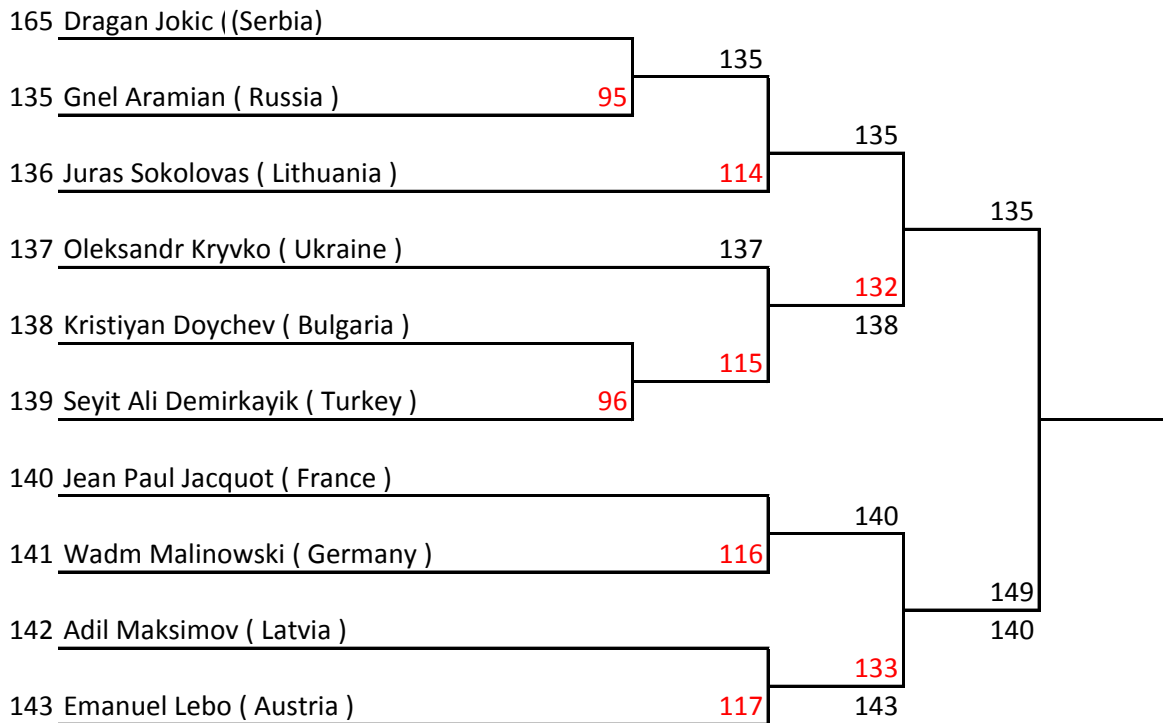

**Serbia, Belgrad 11.06 - 12.06, 2016**

**MEN 85 kg - TATAMI A**

**KWU Kyokushin European Championship  
among men and woman in weight categories**

**Serbia, Belgrad 11.06 - 12.06, 2016**

**MEN 90 kg - TATAMI A**