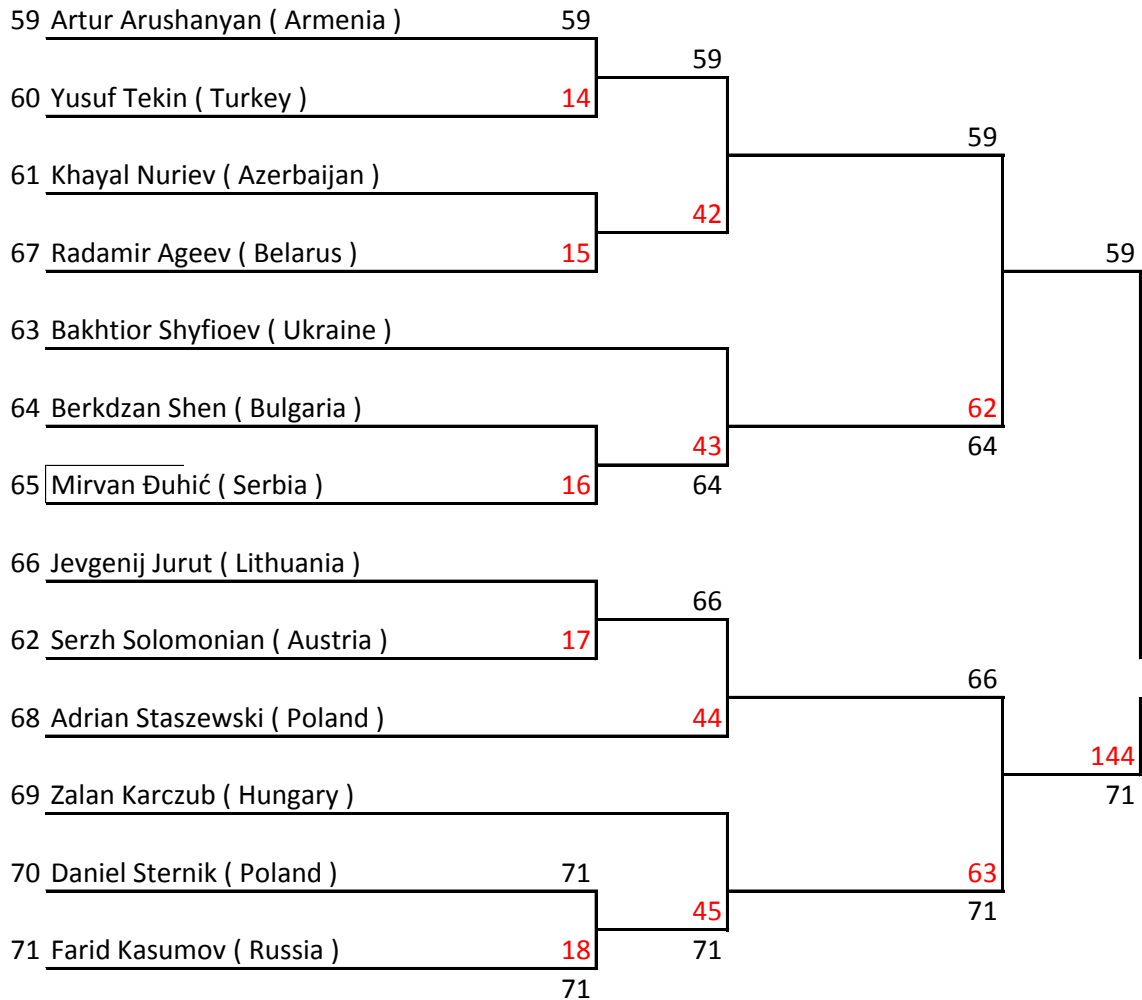

**KWU Kyokushin European Championship
among men and woman in weight categories**

Serbia, Belgrad 11.06 - 12.06, 2016

MEN 60 kg - TATAMI B

50	Dilyan Nikolov (Bulgaria)	50			
51	Ibrahim Piraliyev (Azerbaijan)	38	50		
52	Dursun Hakan Kurd (Turkey)	52		50	
53	Anil Tailor (Great Britain)	13	52	60	
54	Romualdas Auga (Lithuania)	39	53	54	
55	Viacheslav Lesnikov (Russia)	54			
56	Heorhii Dolinin (Ukraine)	40	55		
57	Karpis Karapetyan (Armenia)	56		143	
58	Sergo Armenian (Russia)	41	57	58	
		58	61		

KWU Kyokushin European Championship among men and woman in weight categories

Serbia, Belgrad 11.06 - 12.06, 2016

MEN 65 kg - TATAMI B