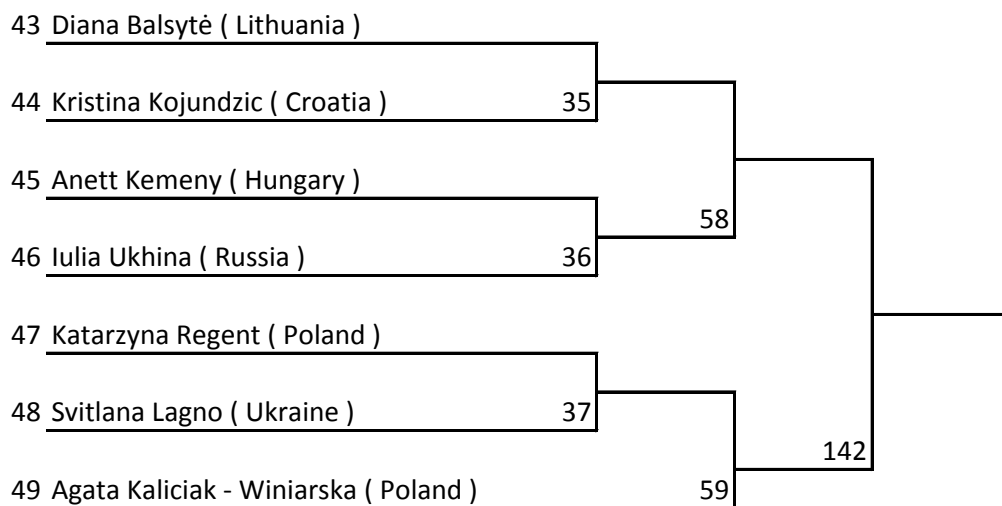

Serbia, Belgrad 11.06 - 12.06, 2016

WOMEN 70 kg - TATAMI B

**KWU Kyokushin European Championship
among men and woman in weight categories**

Serbia, Belgrad 11.06 - 12.06, 2016

WOMEN +70 kg - TATAMI B

**KWU Kyokushin European Championship
among men and woman in weight categories**