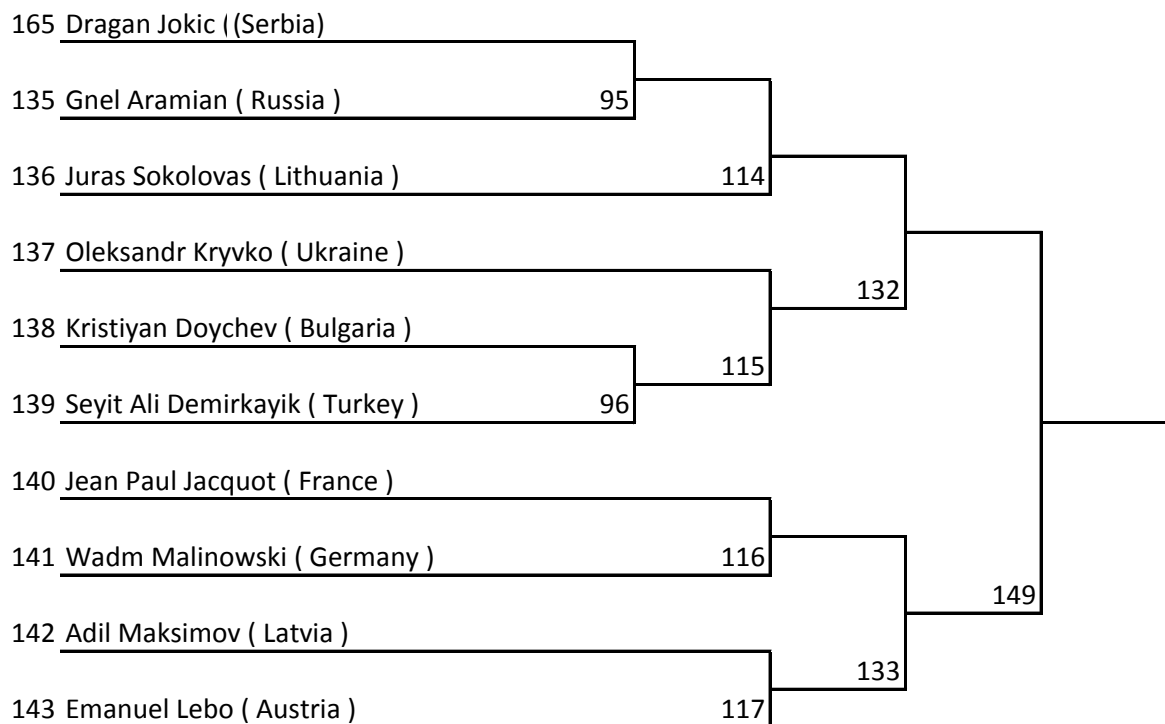

**KWU Kyokushin European Championship
among men and woman in weight categories**

Serbia, Belgrad 11.06 - 12.06, 2016

MEN 90 kg - TATAMI A