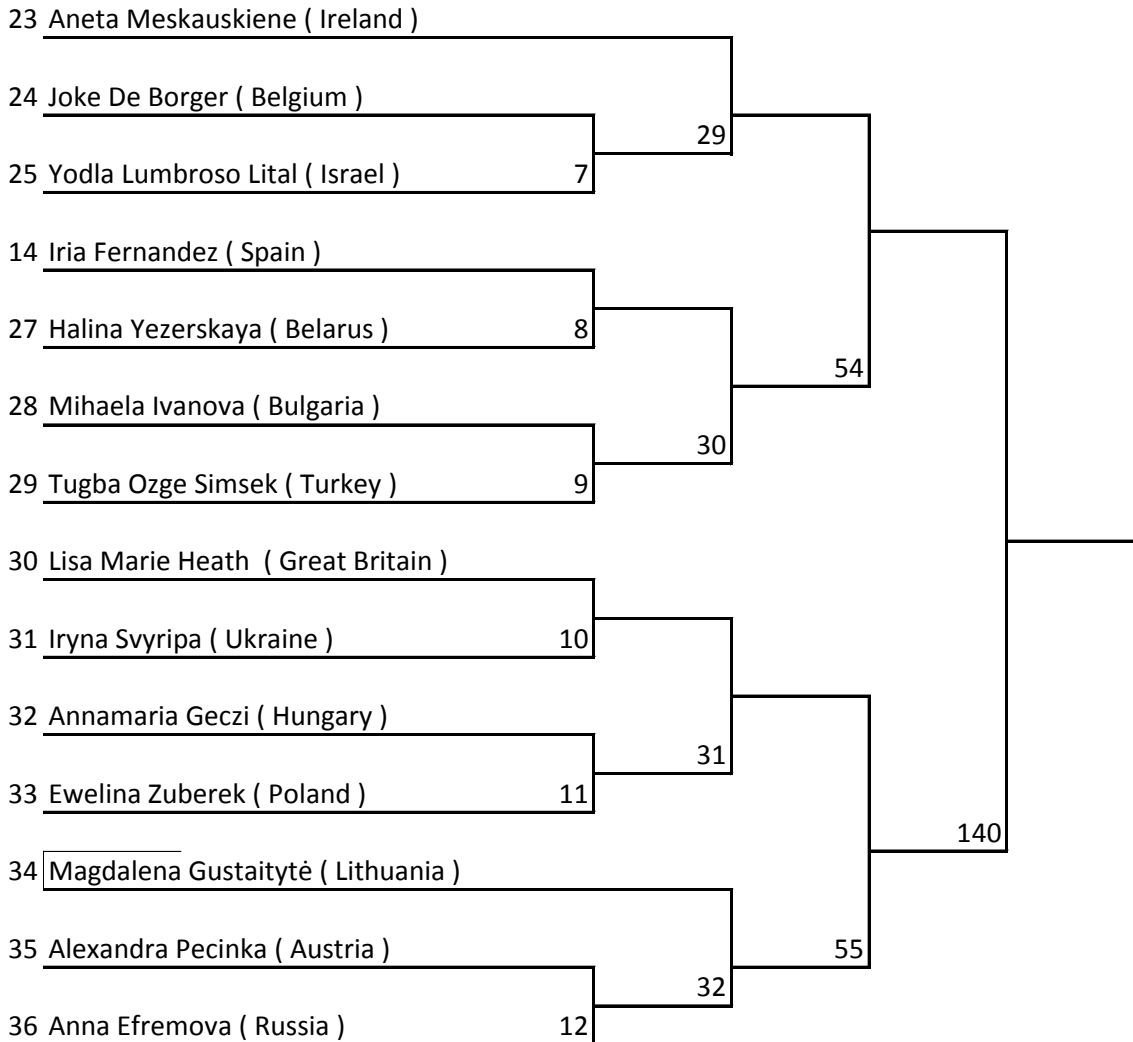

**KWU Kyokushin European Championship
among men and woman in weight categories**

Serbia, Belgrad 11.06 - 12.06, 2016

WOMEN 55 kg - TATAMI B

**KWU Kyokushin European Championship
among men and woman in weight categories**

Serbia, Belgrad 11.06 - 12.06, 2016

WOMEN 60 kg - TATAMI B

**KWU Kyokushin European Championship
among men and woman in weight categories**

Serbia, Belgrad 11.06 - 12.06, 2016

WOMEN 65 kg - TATAMI B

**KWU Kyokushin European Championship
among men and woman in weight categories**

Serbia, Belgrad 11.06 - 12.06, 2016

WOMEN 70 kg - TATAMI B

**KWU Kyokushin European Championship
among men and woman in weight categories**

Serbia, Belgrad 11.06 - 12.06, 2016

WOMEN +70 kg - TATAMI B

**KWU Kyokushin European Championship
among men and woman in weight categories**