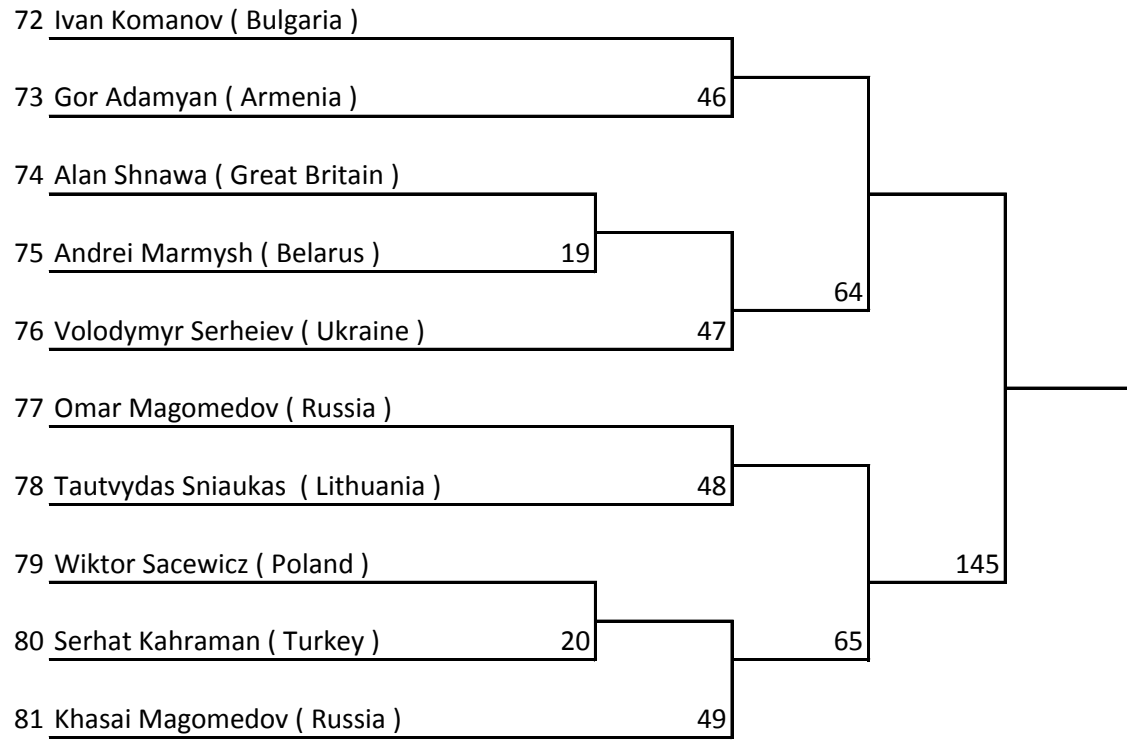

**KWU Kyokushin European Championship
among men and woman in weight categories**

Serbia, Belgrad 11.06 - 12.06, 2016

MEN 70 kg - TATAMI B