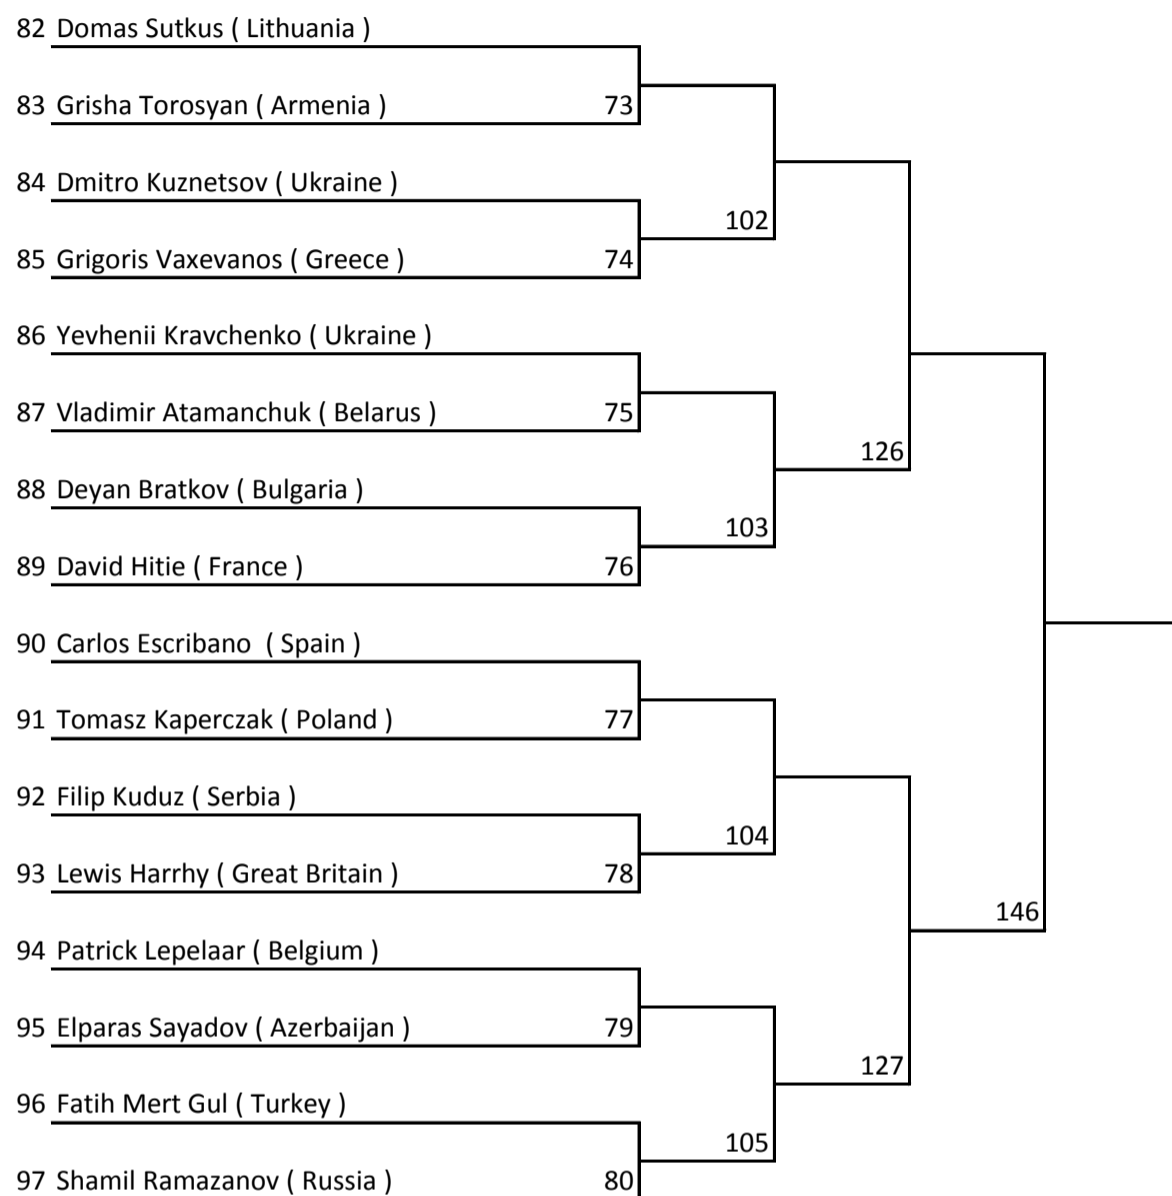

Serbia, Belgrad 11.06 - 12.06, 2016

MEN 70 kg - TATAMI B

**KWU Kyokushin European Championship
among men and woman in weight categories**

Serbia, Belgrad 11.06 - 12.06, 2016

MEN 75 kg - TATAMI A

KWU Kyokushin European Championship
among men and woman in weight categories