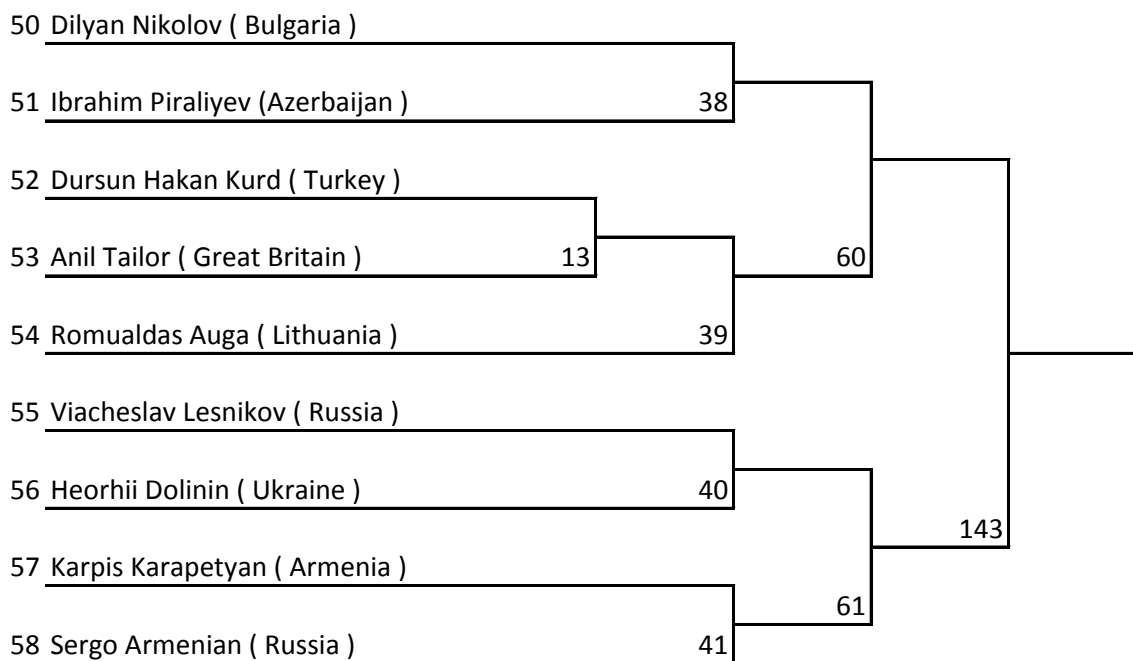

**KWU Kyokushin European Championship
among men and woman in weight categories**

Serbia, Belgrad 11.06 - 12.06, 2016

MEN 60 kg - TATAMI B