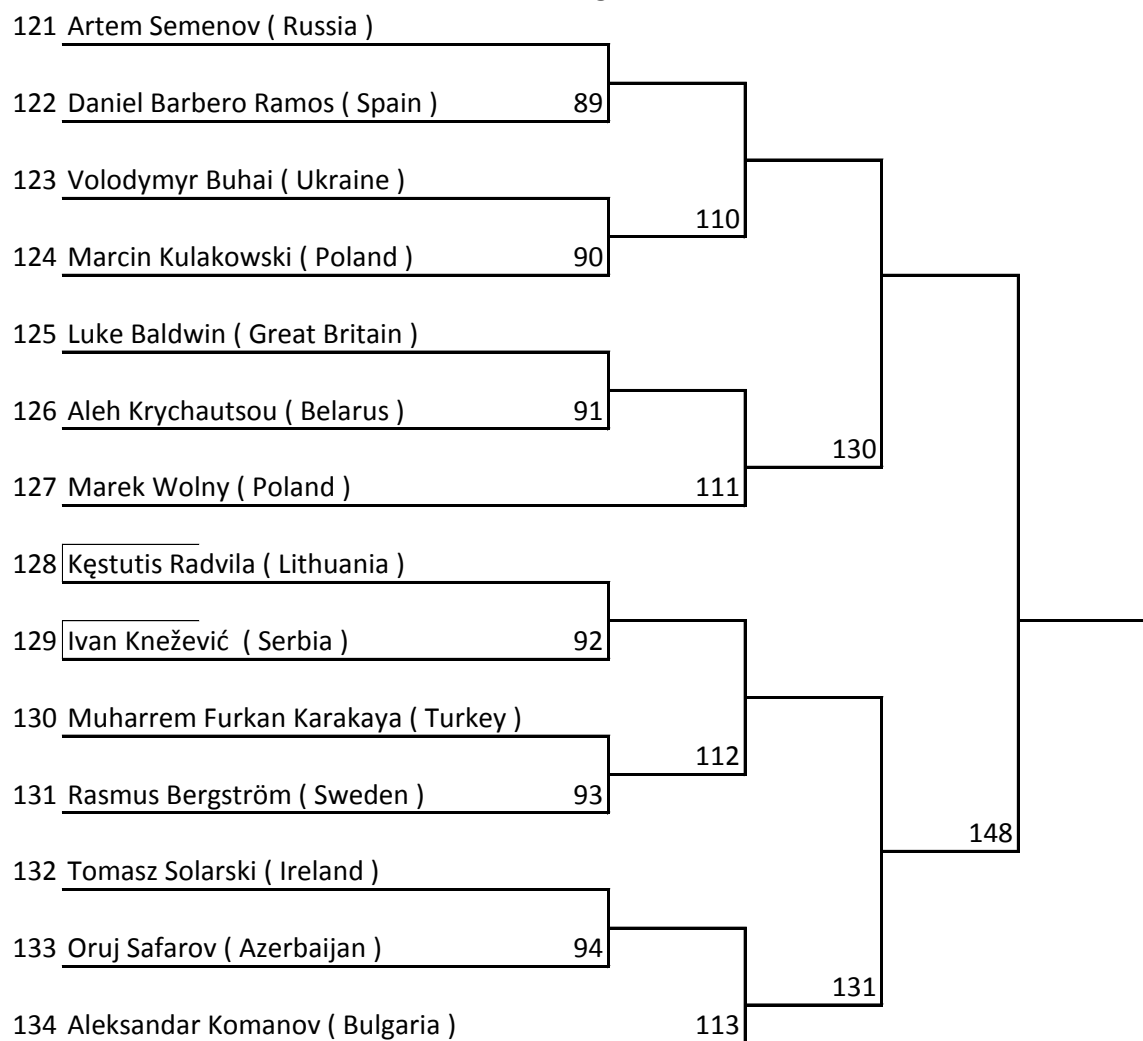

Serbia, Belgrad 11.06 - 12.06, 2016

MEN 80 kg - TATAMI A

**KWU Kyokushin European Championship
among men and woman in weight categories**

Serbia, Belgrad 11.06 - 12.06, 2016

MEN 85 kg - TATAMI A

**KWU Kyokushin European Championship
among men and woman in weight categories**