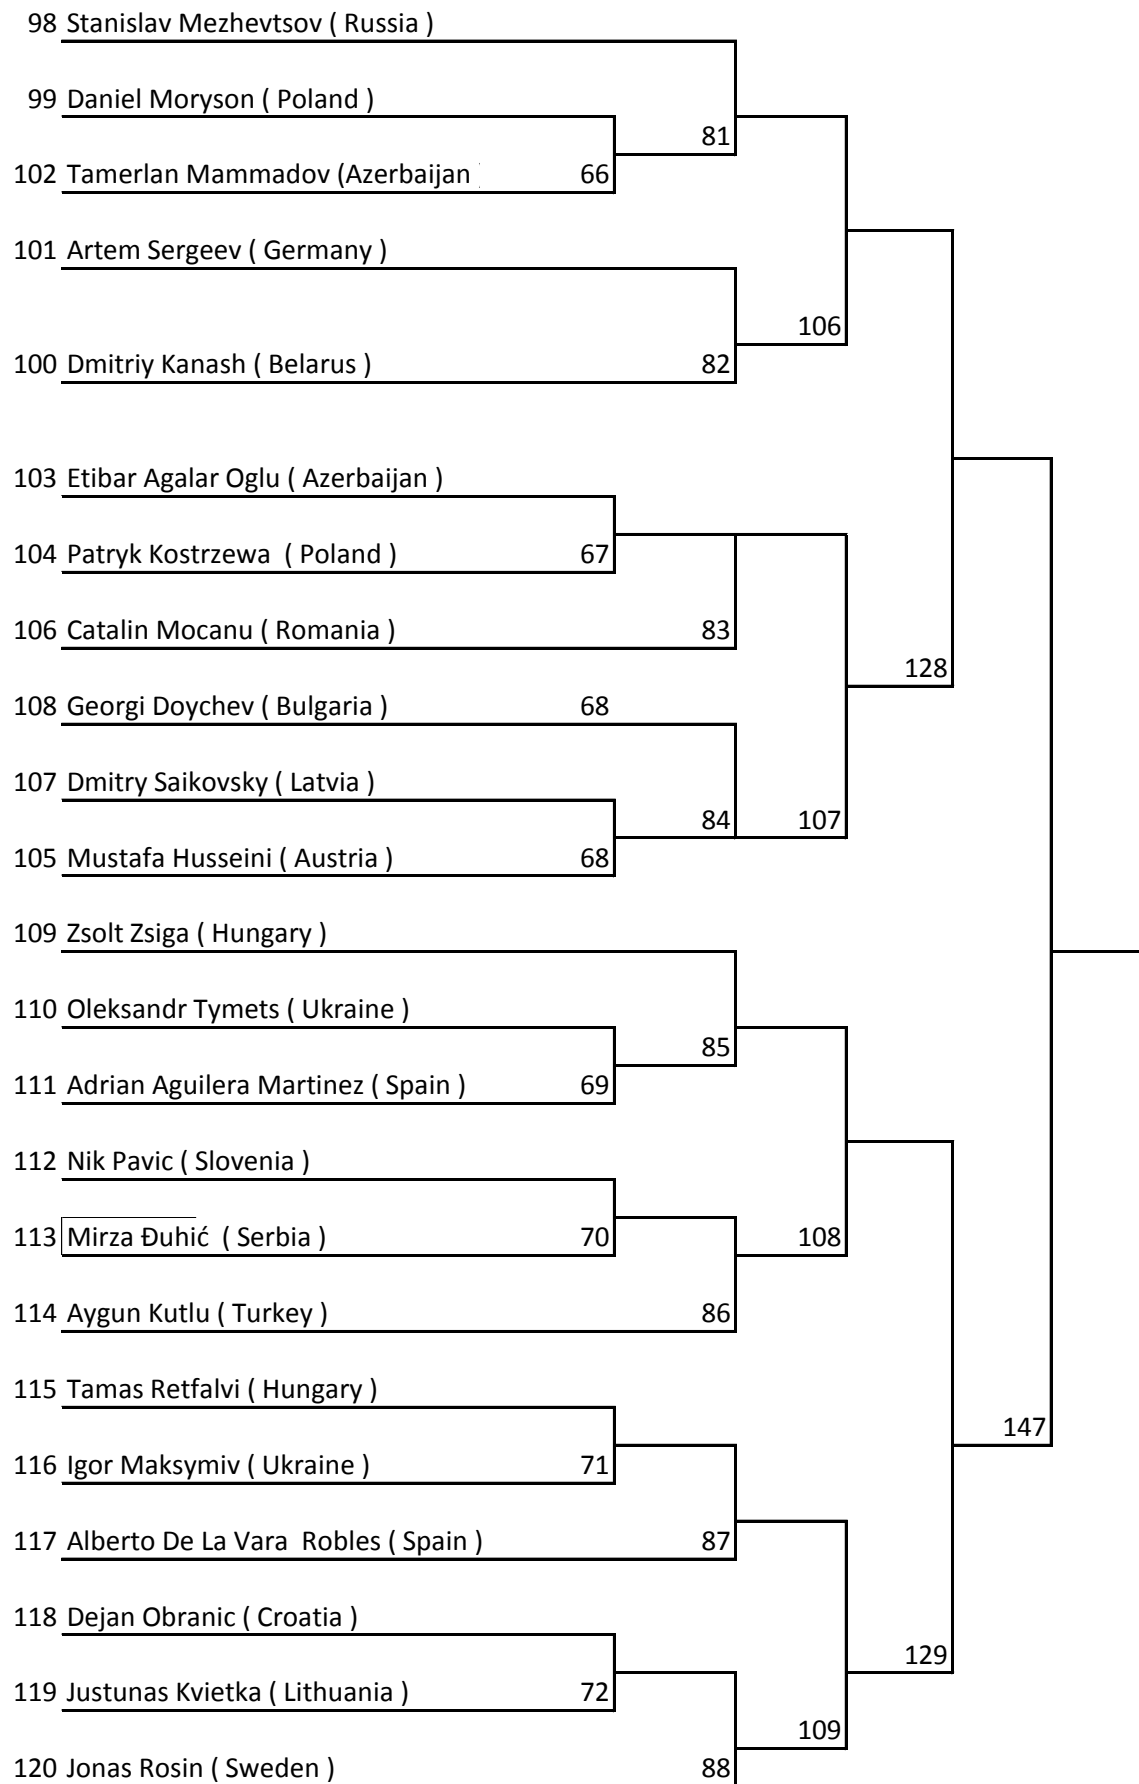

KWU Kyokushin European Championship
among men and woman in weight categories

Serbia, Belgrad 11.06 - 12.06, 2016

MEN 80 kg - TATAMI A