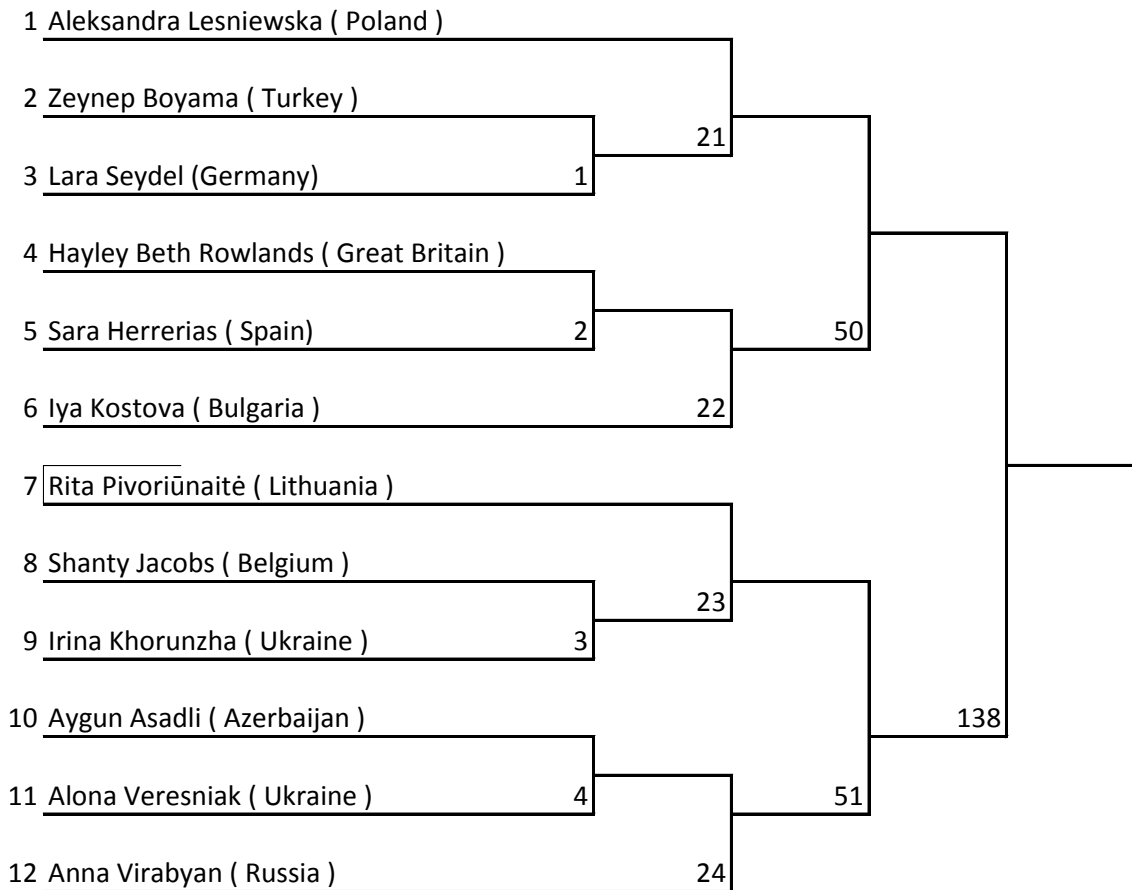

**KWU Kyokushin European Championship
among men and woman in weight categories**

Serbia, Belgrad 11.06 - 12.06, 2016

WOMEN 55 kg - TATAMI B

**KWU Kyokushin European Championship
among men and woman in weight categories**

Serbia, Belgrad 11.06 - 12.06, 2016

WOMEN 60 kg - TATAMI B

**KWU Kyokushin European Championship
among men and woman in weight categories**

Serbia, Belgrad 11.06 - 12.06, 2016

WOMEN 65 kg - TATAMI B

**KWU Kyokushin European Championship
among men and woman in weight categories**

Serbia, Belgrad 11.06 - 12.06, 2016

WOMEN 70 kg - TATAMI B

**KWU Kyokushin European Championship
among men and woman in weight categories**

Serbia, Belgrad 11.06 - 12.06, 2016

WOMEN +70 kg - TATAMI B

**KWU Kyokushin European Championship
among men and woman in weight categories**