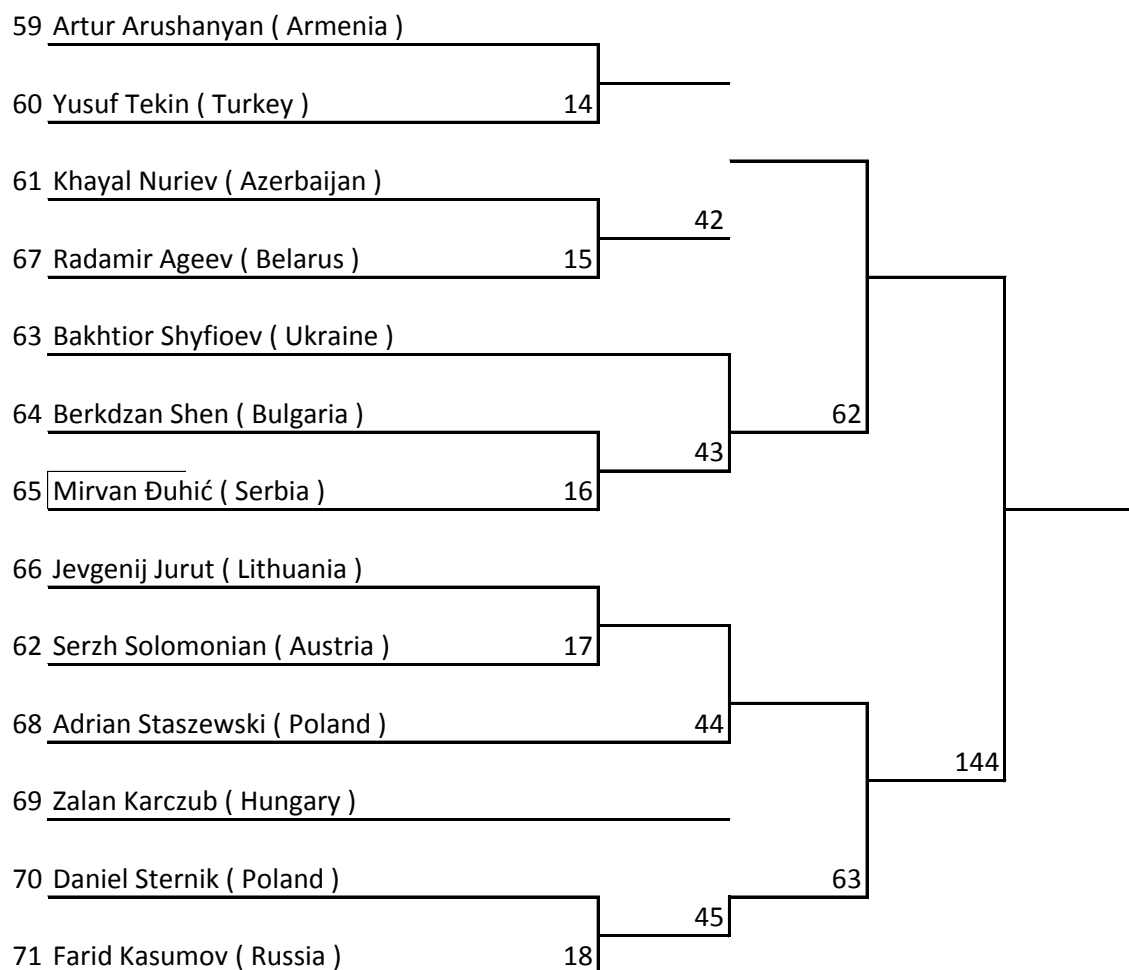

Serbia, Belgrad 11.06 - 12.06, 2016

WOMEN 70 kg - TATAMI B

**KWU Kyokushin European Championship
among men and woman in weight categories**

Serbia, Belgrad 11.06 - 12.06, 2016

WOMEN +70 kg - TATAMI B

**KWU Kyokushin European Championship
among men and woman in weight categories**

Serbia, Belgrad 11.06 - 12.06, 2016

MEN 60 kg - TATAMI B

**KWU Kyokushin European Championship
among men and woman in weight categories**

Serbia, Belgrad 11.06 - 12.06, 2016

MEN 65 kg - TATAMI B

**KWU Kyokushin European Championship
among men and woman in weight categories**