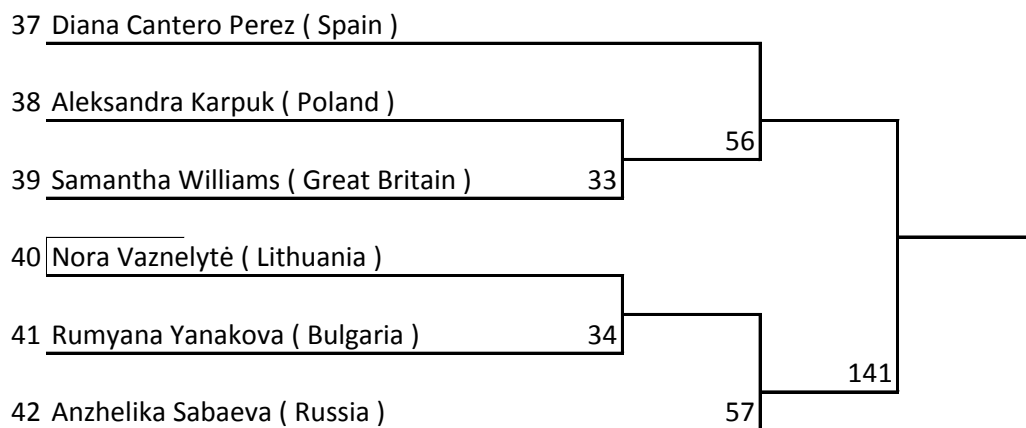

**KWU Kyokushin European Championship
among men and woman in weight categories**

Serbia, Belgrad 11.06 - 12.06, 2016

WOMEN 55 kg - TATAMI B

**KWU Kyokushin European Championship
among men and woman in weight categories**

Serbia, Belgrad 11.06 - 12.06, 2016

WOMEN 60 kg - TATAMI B

**KWU Kyokushin European Championship
among men and woman in weight categories**

Serbia, Belgrad 11.06 - 12.06, 2016

WOMEN 65 kg - TATAMI B

**KWU Kyokushin European Championship
among men and woman in weight categories**

Serbia, Belgrad 11.06 - 12.06, 2016

WOMEN 70 kg - TATAMI B

**KWU Kyokushin European Championship
among men and woman in weight categories**

Serbia, Belgrad 11.06 - 12.06, 2016

WOMEN +70 kg - TATAMI B

**KWU Kyokushin European Championship
among men and woman in weight categories**