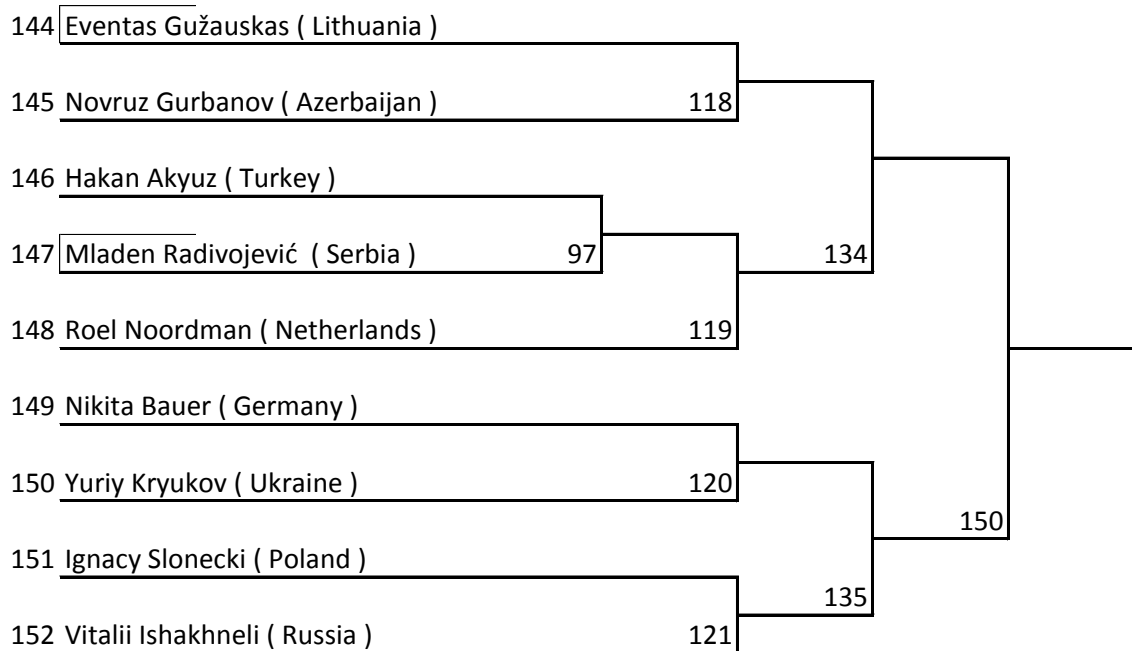

**KWU Kyokushin European Championship
among men and woman in weight categories**

Serbia, Belgrad 11.06 - 12.06, 2016

MEN 95 kg - TATAMI A